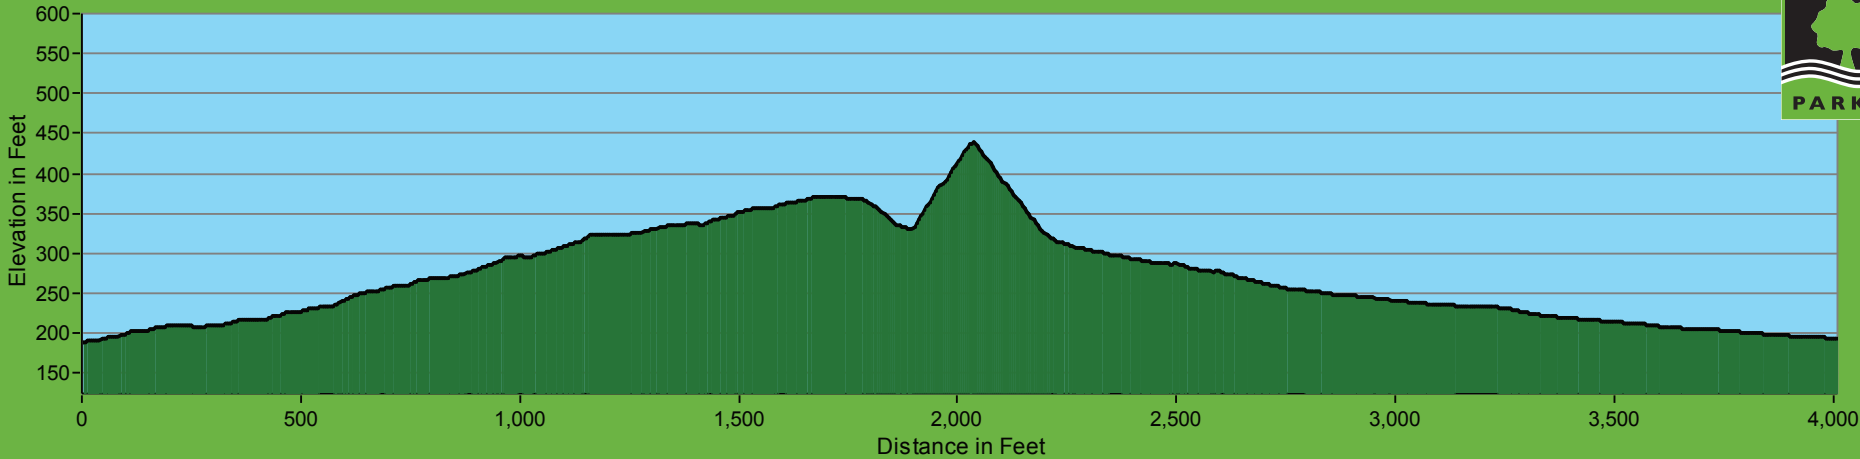

### San Pedro Valley Park - Old Trout Farm Loop Trail Profile

249 Foot Elevation Change / Profile begins and ends at Parking lot