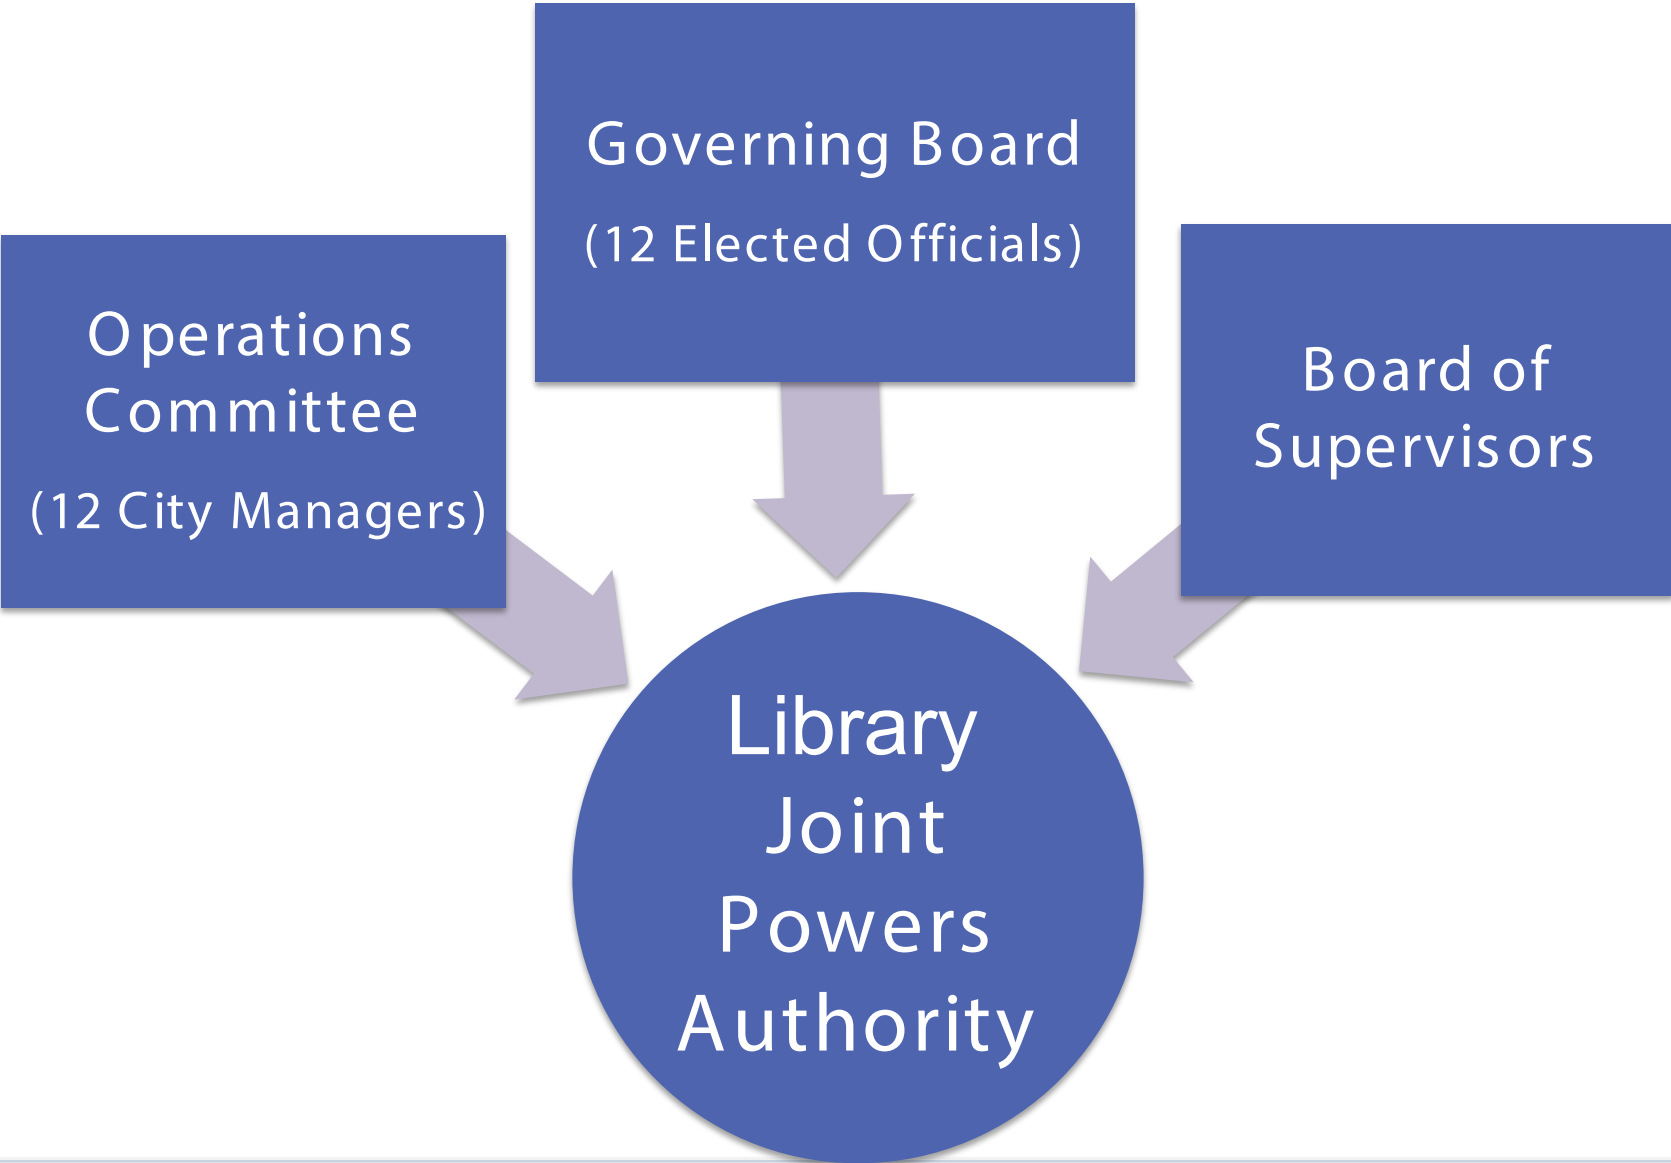

San Mateo
County
Libraries

San Mateo County Libraries

Civics 101

Carine Risley, Deputy Director
October 16, 2024

San Mateo
County
Libraries

COUNTY OF SAN MATEO

Established in 1912

- Atherton
- Belmont
- Brisbane
- East Palo Alto
- Foster City
- Half Moon Bay
- Millbrae
- North Fair Oaks
- Pacifica Sanchez
- Pacifica Sharp Park
- Portola Valley
- San Carlos
- Woodside