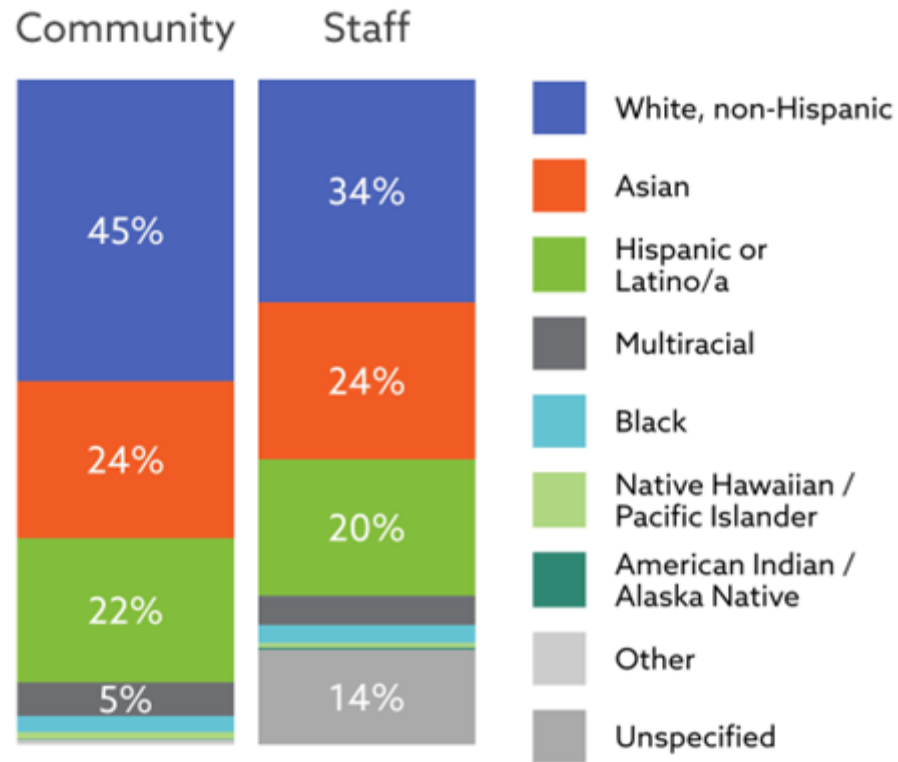

San Mateo
County
Libraries

San Mateo County Libraries

Civics 101

Carine Risley, Deputy Director
October 16, 2024

San Mateo
County
Libraries

COUNTY OF SAN MATEO

Established in 1912

- Atherton
- Belmont
- Brisbane
- East Palo Alto
- Foster City
- Half Moon Bay
- Millbrae
- North Fair Oaks
- Pacifica Sanchez
- Pacifica Sharp Park
- Portola Valley
- San Carlos
- Woodside

A total of 35 libraries in San Mateo County

- Daly City
- South San Francisco
- San Bruno
- Burlingame
- San Mateo
- Redwood City
- Menlo Park
- Community Colleges

Demographics

Demographics

37% of the total County population is in our service area