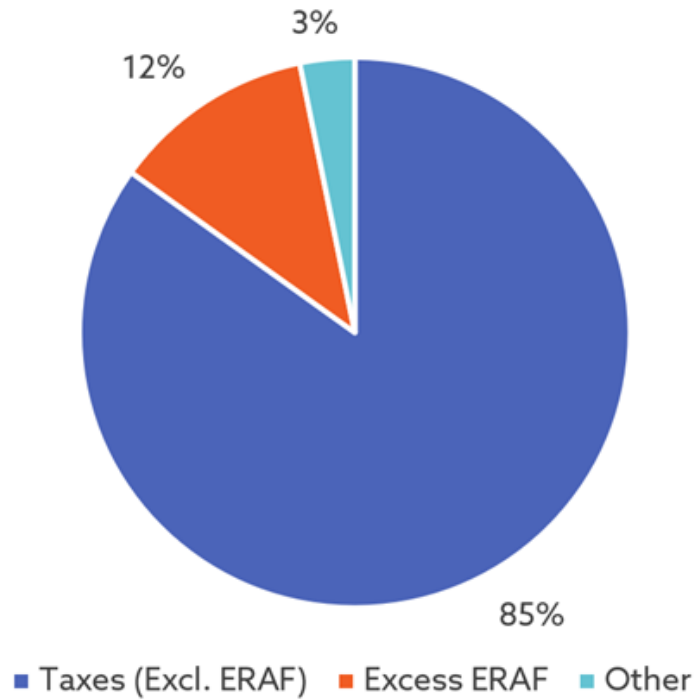

10,310

Total Programs
and Events

4.9M

WiFi Sessions

40,630

Laptops Circulated

1.7M

Library Visitors

13,370

Active
Cardholders

2.4M

Items
Circulated

9,410

Hotspot
Checkouts

Revenues and Expenditures

FY 2024-25 Budgeted Revenue