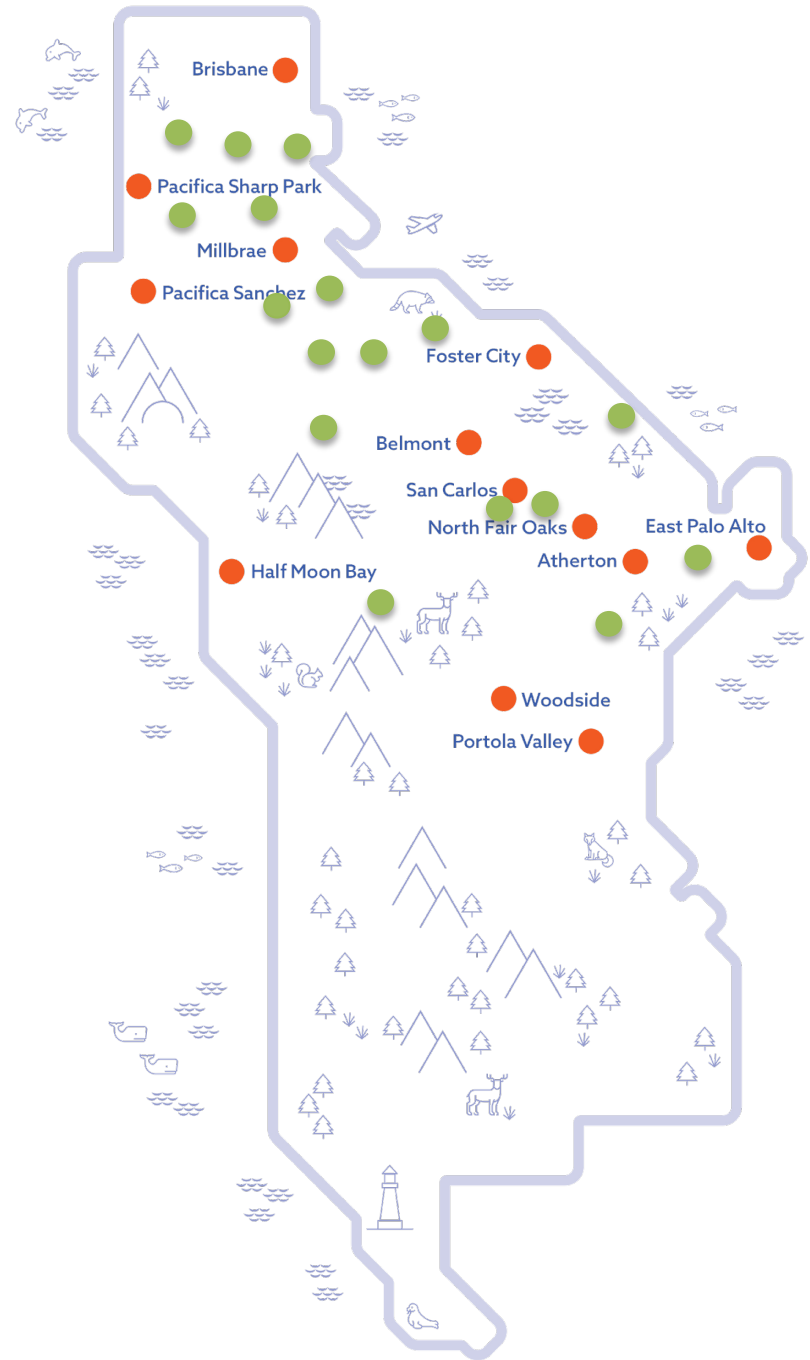

San Mateo
County
Libraries

San Mateo County Libraries

Civics 101

Carine Risley, Deputy Director
October 16, 2024

San Mateo
County
Libraries

COUNTY OF SAN MATEO

Established in 1912

- Atherton
- Belmont
- Brisbane
- East Palo Alto
- Foster City
- Half Moon Bay
- Millbrae
- North Fair Oaks
- Pacifica Sanchez
- Pacifica Sharp Park
- Portola Valley
- San Carlos
- Woodside

A total of 35 libraries in San Mateo County

- Daly City
- South San Francisco
- San Bruno
- Burlingame
- San Mateo
- Redwood City
- Menlo Park
- Community Colleges

Demographics

Demographics

37% of the total County population is in our service area

10,310

Total Programs
and Events

4.9M

WiFi Sessions

40,630

Laptops Circulated

1.7M

Library Visitors