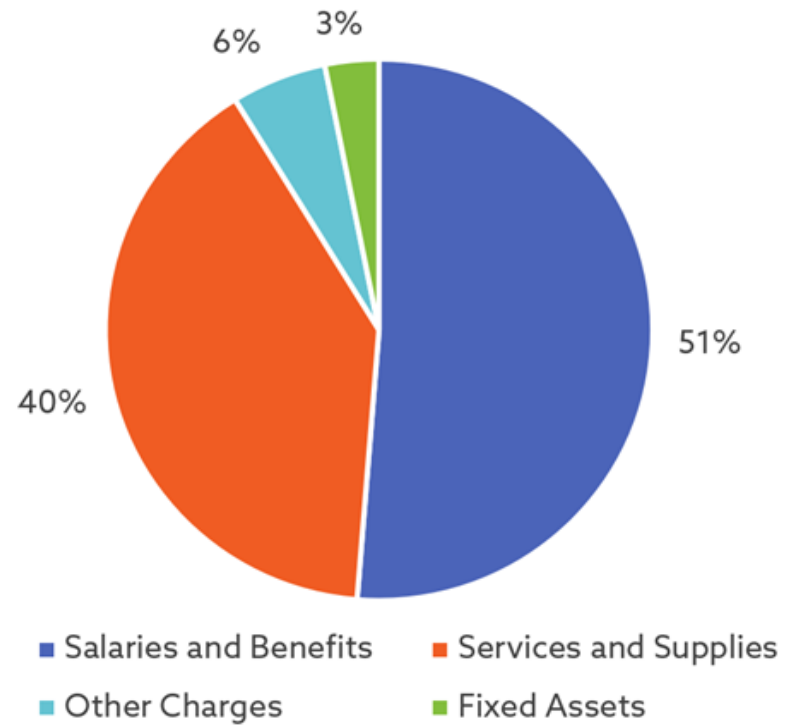

FY 2024-25 Budgeted Expenditures