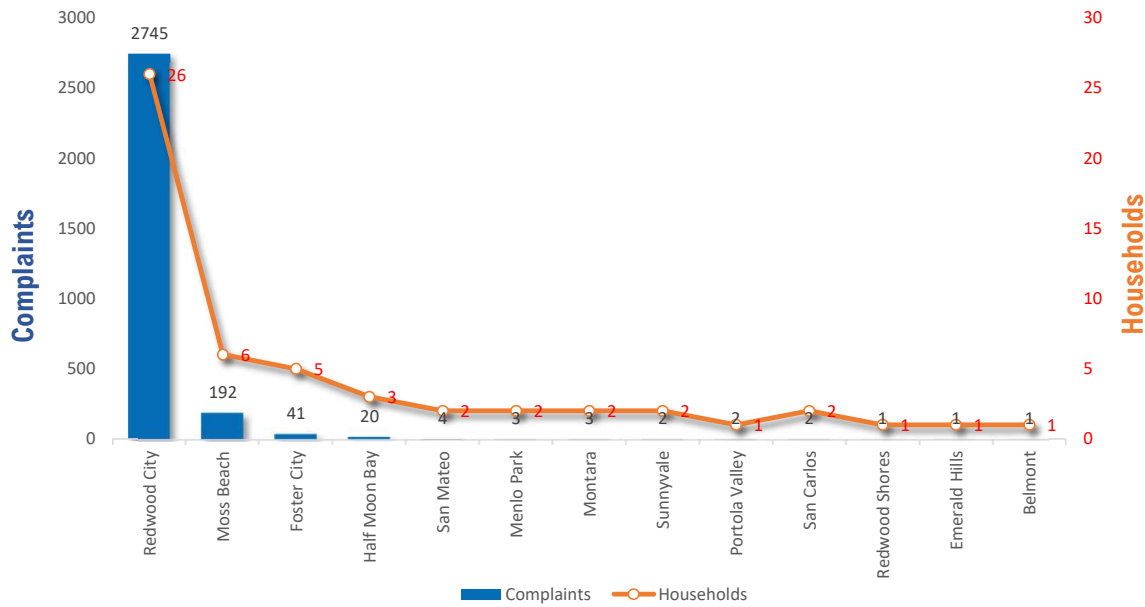

SAN MATEO COUNTY AIRPORTS

COMPLAINT REPORT

JUN - AUG 2024

3-Month Totals & Trends

54

Households

3,017

Comments

5,298

YTD

CITY	COMPLAINTS	HOUSEHOLDS	COMPLAINTS/ HOUSEHOLD
Redwood City	2,745	26	105.6
Moss Beach	192	6	32.0
Foster City	41	5	8.2
Half Moon Bay	20	3	6.7
San Mateo	4	2	2.0
Montara	3	2	1.5
Menlo Park	3	2	1.5
Sunnyvale	2	2	1.0
Portola Valley	2	1	2.0
San Carlos	2	2	1.0
Belmont	1	1	1.0
Emerald Hills	1	1	1.0
Redwood Shores	1	1	1.0
Totals	3,017	54	55.9