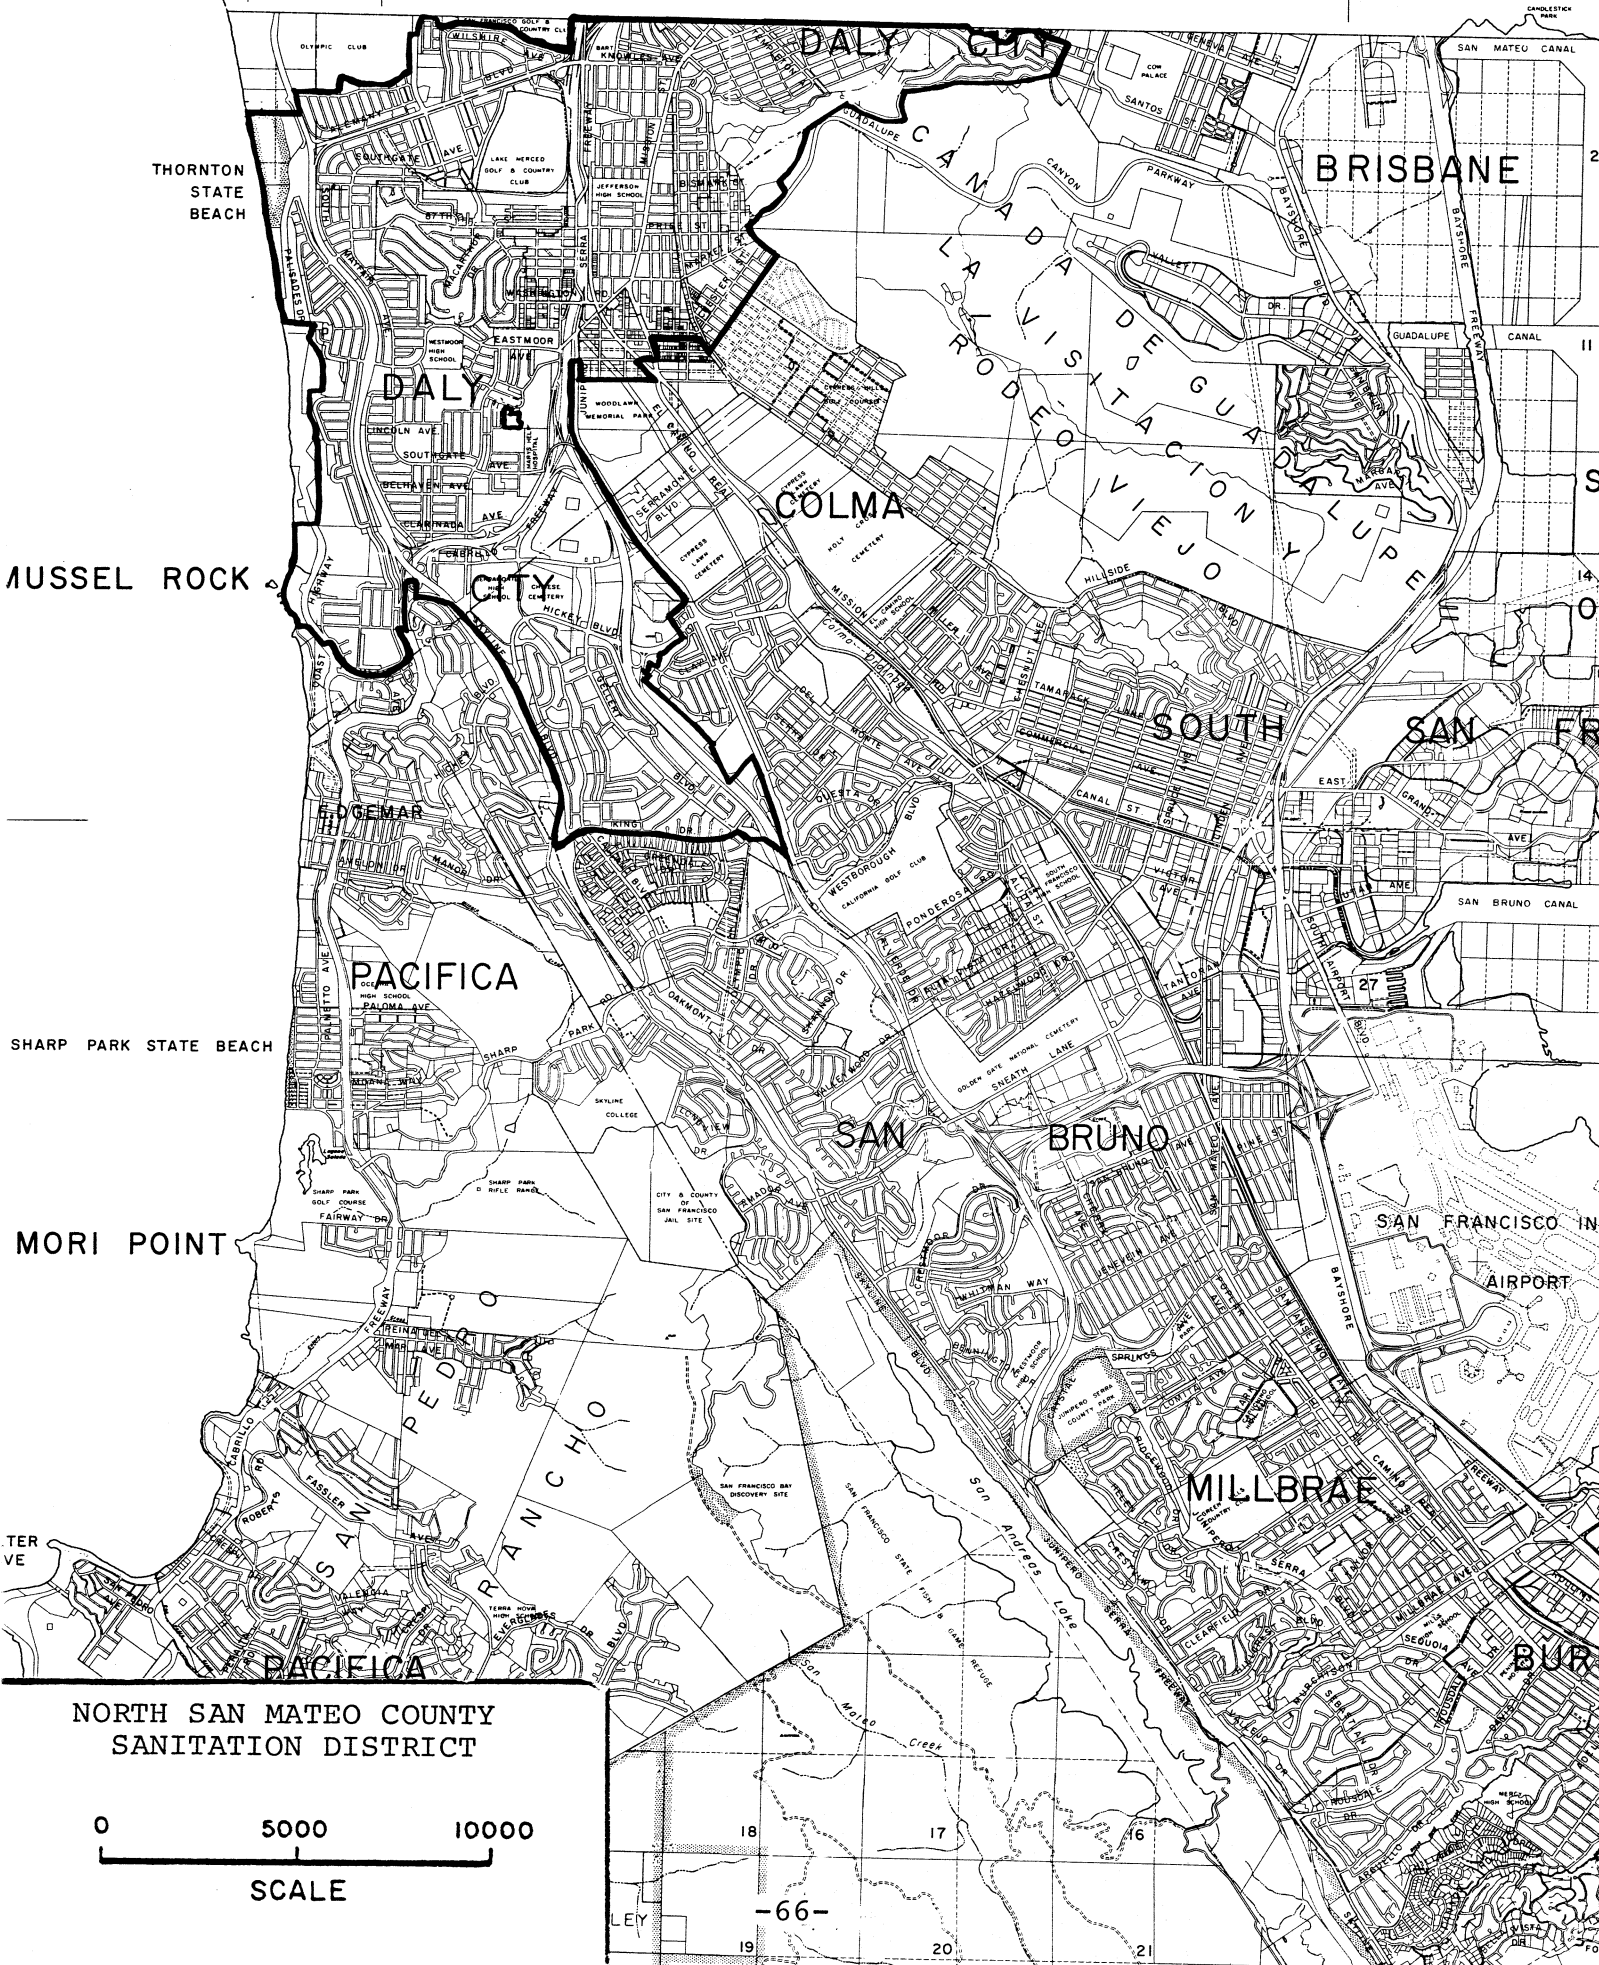

122° 30'

1,425'

1,450'

THORNTON STATE BEACH

MUSSEL ROCK

SHARP PARK STATE BEACH

MORI POINT

TER VE

NORTH SAN MATEO COUNTY
SANITATION DISTRICT